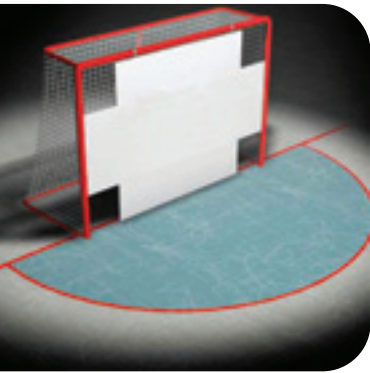

# Rink Accessories

### Shooter Tutor

- Increase goal scoring by improving accuracy (Goal sold separately)
- Acts as a substitute goalie when only one goalie or no goal tenders are present
- Enhances the fun of the game through competitive play
- Trains players to aim for four corners and the five-hole – the most difficult areas for the goal tender to defend against
- Portable: Rolls into bundles 3' x 4" and weighs only 10 lbs.
- Stores easily in car trunk or equipment bag
- Installs and removes from net in seconds
- Durable: Tested extensively at -30°F using a puck shooting machine with shots fired up to 100mph

### Poly Practice Goalie

- Durable shooting practice aid (Goal sold separately)
- 6'4" wide x 4' tall x .500" thick
- One square foot open spaces in four corners of the goal – the most difficult areas for the goal tender to defend against
- Optional five hole

### Attack Triangle

- Designed to challenge players by replicating the positioning of an opponents skates and stick
- Forces players to develop puck movement skills, stickhandling ability and an understanding of passing lanes
- By using instead of ordinary cones at practice, players naturally start working on more creative "moves"
- Provides more interaction than cones during practice on ice
- Comes equipped with mooring pins which virtually eliminate sliding